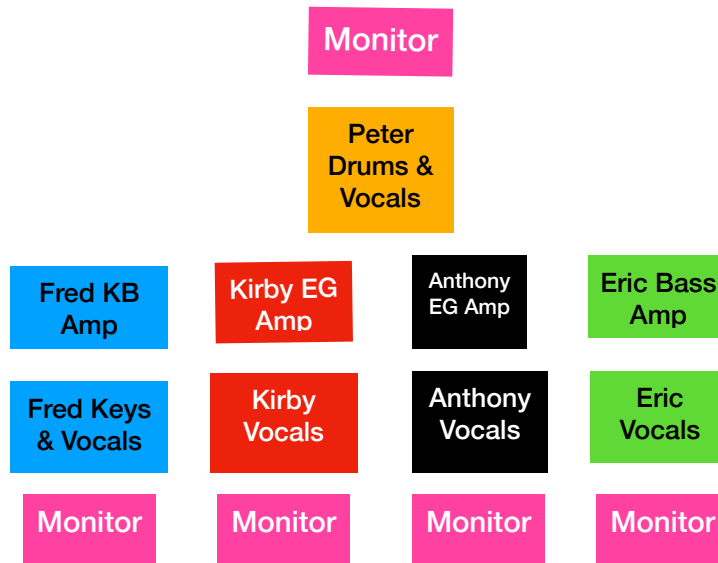

All Weather Band Stage Plot

Inputs:

1. Anthony Mic
2. Kirby Mic
3. Fred Mic
4. Eric Mic
5. Peter Mic
6. Anthony A/G (+48v)
7. Anthony EG Mic
8. Kirby EG Mic
9. Bass D/O
10. Keyboard Left
11. Keyboard Right
12. Drums Mic
13. Drums Mic
14. Drums Mic